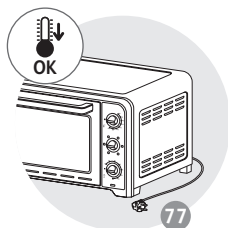

76

77

78*

79

80

81

* selon modèle - afhankelijk van het model - je nach Modell - depending on the model - según el modelo - in base al modello - consoante o modelo - В зависимости от модели - үлгіге байланысты - залежно від моделі