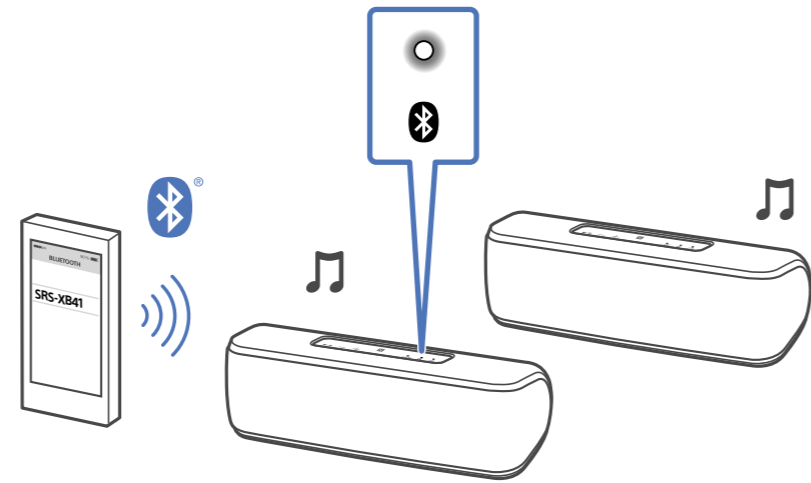

LIGHT

ON

OFF

Wireless Party Chain

Speaker Add

Help Guide → Speaker Add Wireless Party Chain Party Booster

http://rd1.sony.net/help/speaker/srs-xb41/h_zz/