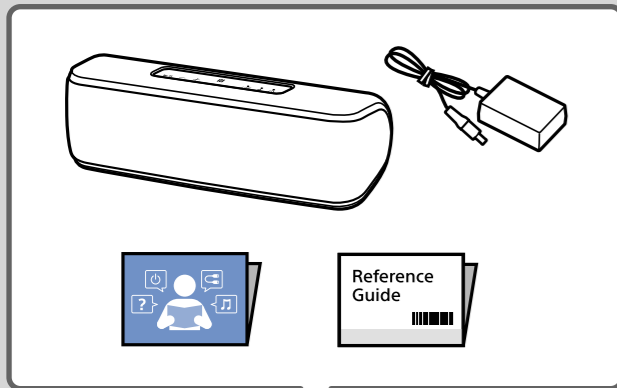

* 4 7 3 4 0 4 0 1 2 * (1)

1

2

3

Android / iPhone

<http://www.sony.net/smcapp/>

Sony Music Center

Fiestable

LIGHT

ON

OFF

Wireless Party Chain

Speaker Add

Help Guide → Speaker Add Wireless Party Chain Party Booster

http://rd1.sony.net/help/speaker/srs-xb41/h_zz/