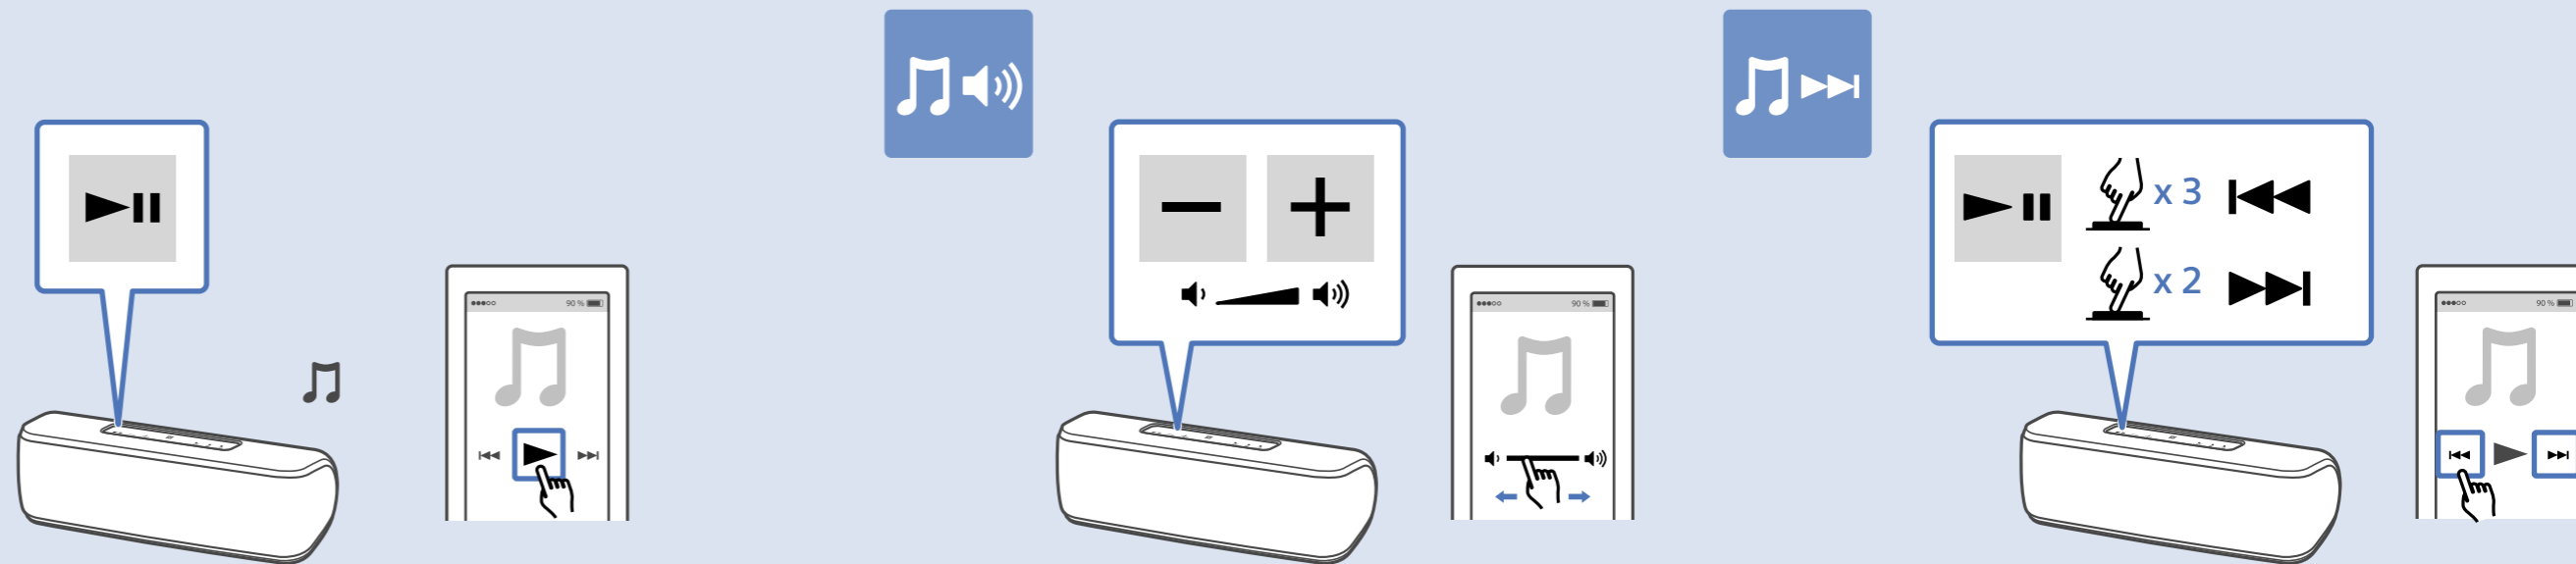

* 4 7 3 4 0 4 0 1 2 * (1)

1

2

3

Android / iPhone

<http://www.sony.net/smcapp/>

Sony Music Center

Fiestable

LIGHT

ON

OFF

Wireless Party Chain

Speaker Add

Help Guide → Speaker Add Wireless Party Chain Party Booster

http://rd1.sony.net/help/speaker/srs-xb41/h_zz/