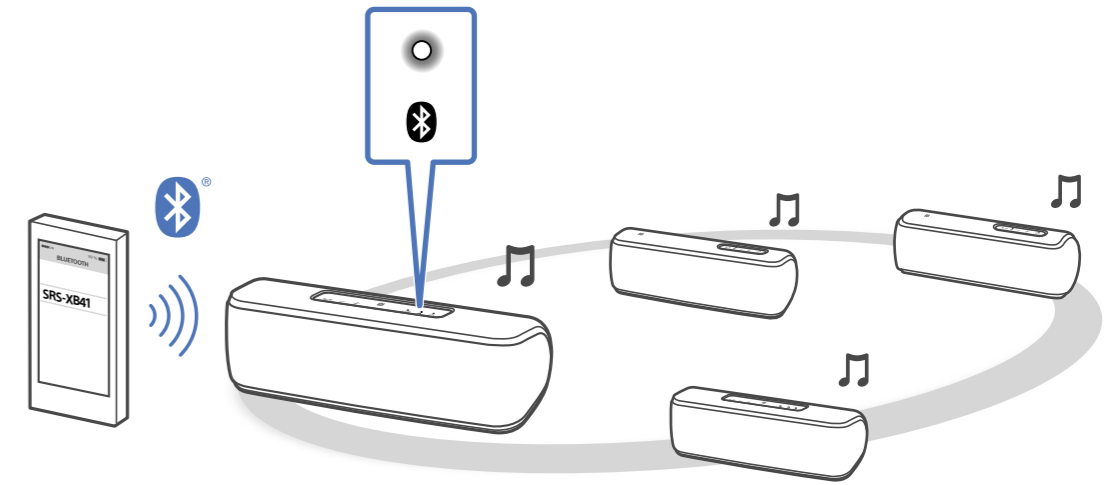

LIGHT

ON

OFF

Wireless Party Chain

Speaker Add

Help Guide → Speaker Add Wireless Party Chain Party Booster

http://rd1.sony.net/help/speaker/srs-xb41/h_zz/