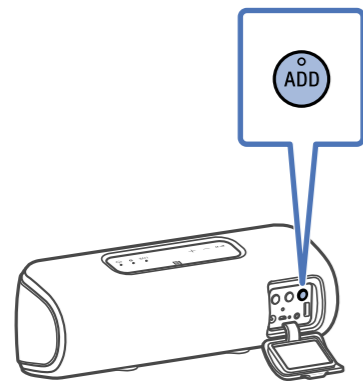

LIGHT

ON

OFF

Wireless Party Chain

Speaker Add

Help Guide → Speaker Add Wireless Party Chain Party Booster

http://rd1.sony.net/help/speaker/srs-xb41/h_zz/