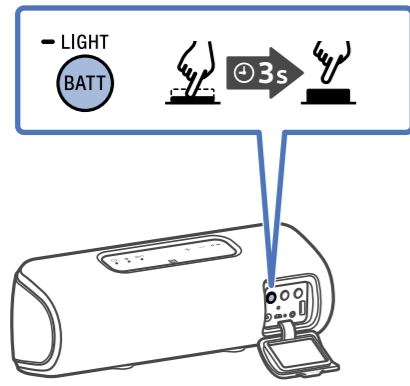

LIGHT

ON

OFF

Wireless Party Chain

Speaker Add

Help Guide → Speaker Add Wireless Party Chain Party Booster

http://rd1.sony.net/help/speaker/srs-xb41/h_zz/