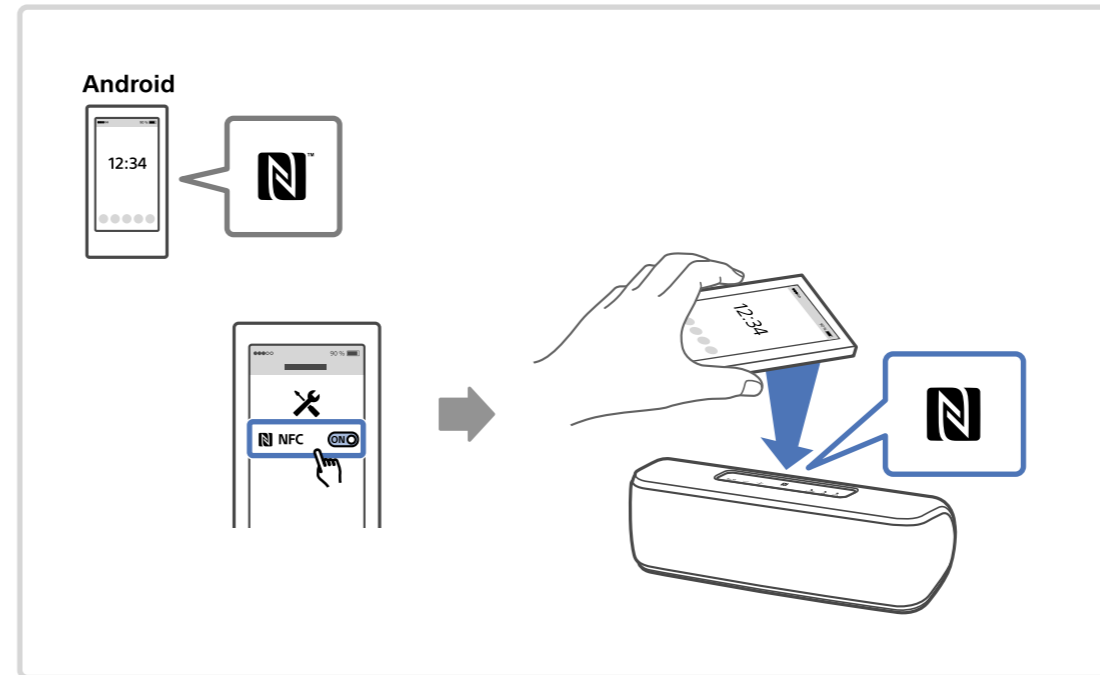

LIGHT

ON

OFF

Wireless Party Chain

Speaker Add

Help Guide → Speaker Add Wireless Party Chain Party Booster

http://rd1.sony.net/help/speaker/srs-xb41/h_zz/