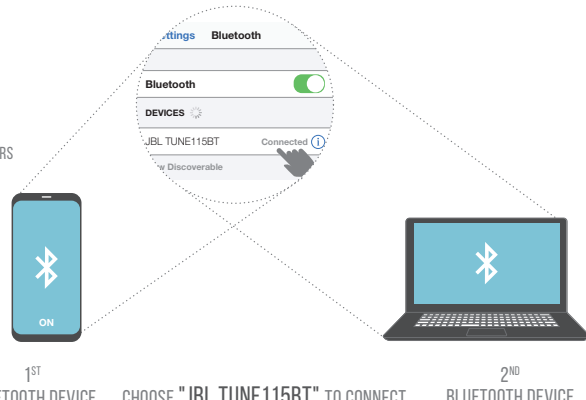

HOW TO WEAR

POWER ON & CONNECT

BUTTON COMMAND

MULTI-POINT CONNECTION

* (MAXIMUM 2 DEVICES)

ENTER PAIRING MODE WITH THE 2ND DEVICE

- 1 TO SWITCH MUSIC SOURCE, PAUSE THE MUSIC ON THE CURRENT DEVICE AND SELECT PLAY ON THE 2ND DEVICE.
- 2 PHONE CALL WILL ALWAYS TAKE PRIORITY.
- 3 IF ONE DEVICE GOES OUT OF BLUETOOTH RANGE OR POWERS OFF, YOU MAY NEED TO MANUALLY RECONNECT THE REMAINING DEVICE.
- 4 SELECT "FORGET THIS DEVICE" ON YOUR BLUETOOTH DEVICES TO DISCONNECT MULTI-POINT.

CHARGING

LED BEHAVIORS

☀️ ×2	🔌	POWER ON / OFF
•		NO DEVICE CONNECTED
🌟	📶	BT CONNECTING
•	📶	BT CONNECTED
🌟	🔋	LOW BATTERY
•	🔋	CHARGING
•	🔋	FULLY CHARGED

TECH SPEC

DRIVER SIZE:	8.6 mm dynamic driver
FREQUENCY RESPONSE:	20 Hz – 20 kHz
SENSITIVITY:	102 dB SPL @ 1kHz 1mW
MICROPHONE SENSITIVITY:	-25 dBV/Pa @ 1kHz
IMPEDANCE:	16 ohm
BLUETOOTH TRANSMITTED POWER:	<5 dBm
BLUETOOTH FREQUENCY:	GF5K/DOPSK/8DPSK
BLUETOOTH PROFILE VERSION:	2.402 GHz - 2.480 GHz
BLUETOOTH VERSION:	HFP V1.6, HSP V1.2, AVRCP V1.5, A2DP V1.2
BLUETOOTH PROFILE VERSION:	4.2
HEADSET BATTERY TYPE:	LITHIUM-ION BATTERY (3.7 V/160 mAh)
POWER SUPPLY:	5 V ⚡ = 1 A
CHARGING TIME:	<2 hrs
MUSIC PLAYTIME WITH BT ON:	8 hrs
WEIGHT:	19.02 g