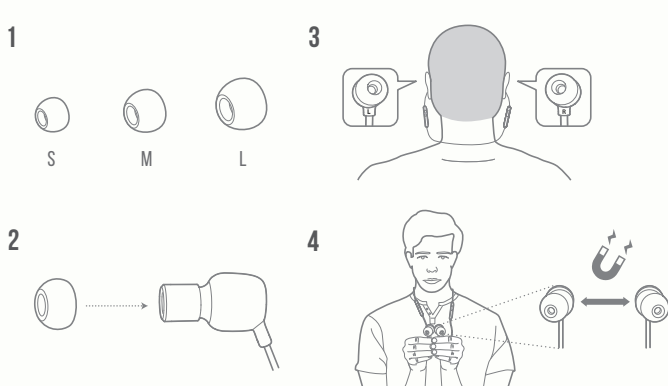

HOW TO WEAR

POWER ON & CONNECT

BUTTON COMMAND

MULTI-POINT CONNECTION

* (MAXIMUM 2 DEVICES)

ENTER PAIRING MODE WITH THE 2ND DEVICE

- 1 TO SWITCH MUSIC SOURCE, PAUSE THE MUSIC ON THE CURRENT DEVICE AND SELECT PLAY ON THE 2ND DEVICE.
- 2 PHONE CALL WILL ALWAYS TAKE PRIORITY.
- 3 IF ONE DEVICE GOES OUT OF BLUETOOTH RANGE OR POWERS OFF, YOU MAY NEED TO MANUALLY RECONNECT THE REMAINING DEVICE.
- 4 SELECT "FORGET THIS DEVICE" ON YOUR BLUETOOTH DEVICES TO DISCONNECT MULTI-POINT.