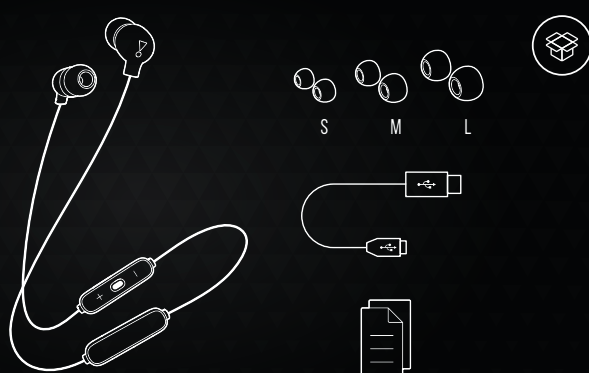

JBL

CASQUE SIMPLICITE T115BT BLK

MANUEL D'UTILISATION

Besoin d'aide ?

Rendez-vous sur votre communauté <https://sav.darty.com>

QUICK START GUIDE

TUNE115 BT

WHAT'S IN THE BOX

HOW TO WEAR

POWER ON & CONNECT

BUTTON COMMAND

MULTI-POINT CONNECTION

* (MAXIMUM 2 DEVICES)

ENTER PAIRING MODE WITH THE 2ND DEVICE

- 1 TO SWITCH MUSIC SOURCE, PAUSE THE MUSIC ON THE CURRENT DEVICE AND SELECT PLAY ON THE 2ND DEVICE.
- 2 PHONE CALL WILL ALWAYS TAKE PRIORITY.
- 3 IF ONE DEVICE GOES OUT OF BLUETOOTH RANGE OR POWERS OFF, YOU MAY NEED TO MANUALLY RECONNECT THE REMAINING DEVICE.
- 4 SELECT "FORGET THIS DEVICE" ON YOUR BLUETOOTH DEVICES TO DISCONNECT MULTI-POINT.

CHARGING

LED BEHAVIORS

☀️ ×2	🔌	POWER ON / OFF
•		NO DEVICE CONNECTED
🌟	📶	BT CONNECTING
•	📶	BT CONNECTED
🌟	🔋	LOW BATTERY
•	🔋	CHARGING
•	🔋	FULLY CHARGED

TECH SPEC

DRIVER SIZE:	8.6 mm dynamic driver
FREQUENCY RESPONSE:	20 Hz – 20 kHz
SENSITIVITY:	102 dB SPL @ 1kHz 1mW
MICROPHONE SENSITIVITY:	-25 dBV/Pa @ 1kHz
IMPEDANCE:	16 ohm
BLUETOOTH TRANSMITTED POWER:	<5 dBm
BLUETOOTH FREQUENCY:	GF5K/DOPSK/8DPSK
BLUETOOTH PROFILE VERSION:	2.402 GHz - 2.480 GHz
BLUETOOTH VERSION:	HFP V1.6, HSP V1.2, AVRCP V1.5, A2DP V1.2
BLUETOOTH PROFILE VERSION:	4.2
HEADSET BATTERY TYPE:	LITHIUM-ION BATTERY (3.7 V/160 mAh)
POWER SUPPLY:	5 V ⚡ = 1 A
CHARGING TIME:	<2 hrs
MUSIC PLAYTIME WITH BT ON:	8 hrs
WEIGHT:	19.02 g