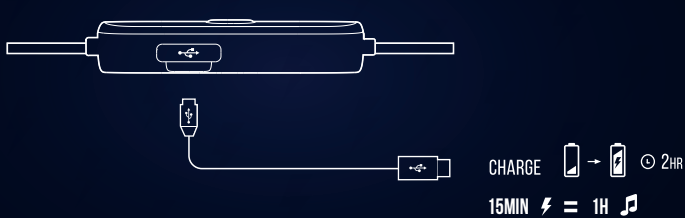

HOW TO WEAR

POWER ON & CONNECT

BUTTON COMMAND

MULTI-POINT CONNECTION

* (MAXIMUM 2 DEVICES)

ENTER PAIRING MODE WITH THE 2ND DEVICE

- 1 TO SWITCH MUSIC SOURCE, PAUSE THE MUSIC ON THE CURRENT DEVICE AND SELECT PLAY ON THE 2ND DEVICE.
- 2 PHONE CALL WILL ALWAYS TAKE PRIORITY.
- 3 IF ONE DEVICE GOES OUT OF BLUETOOTH RANGE OR POWERS OFF, YOU MAY NEED TO MANUALLY RECONNECT THE REMAINING DEVICE.
- 4 SELECT "FORGET THIS DEVICE" ON YOUR BLUETOOTH DEVICES TO DISCONNECT MULTI-POINT.

CHARGING

LED BEHAVIORS

☀️ ×2	🔌	POWER ON / OFF
•		NO DEVICE CONNECTED
🌟	📶	BT CONNECTING
•	📶	BT CONNECTED
🌟	🔋	LOW BATTERY
•	🔋	CHARGING
•	🔋	FULLY CHARGED

TECH SPEC

DRIVER SIZE:	8.6 mm dynamic driver
FREQUENCY RESPONSE:	20 Hz – 20 kHz
SENSITIVITY:	102 dB SPL @ 1kHz 1mW
MICROPHONE SENSITIVITY:	-25 dBV/Pa @ 1kHz
IMPEDANCE:	16 ohm
BLUETOOTH TRANSMITTED POWER:	<5 dBm
BLUETOOTH FREQUENCY:	GF5K/DOPSK/8DPSK
BLUETOOTH PROFILE VERSION:	2.402 GHz - 2.480 GHz
BLUETOOTH VERSION:	HFP V1.6, HSP V1.2, AVRCP V1.5, A2DP V1.2
BLUETOOTH PROFILE VERSION:	4.2
HEADSET BATTERY TYPE:	LITHIUM-ION BATTERY (3.7 V/160 mAh)
POWER SUPPLY:	5 V ⚡ = 1 A
CHARGING TIME:	<2 hrs
MUSIC PLAYTIME WITH BT ON:	8 hrs
WEIGHT:	19.02 g