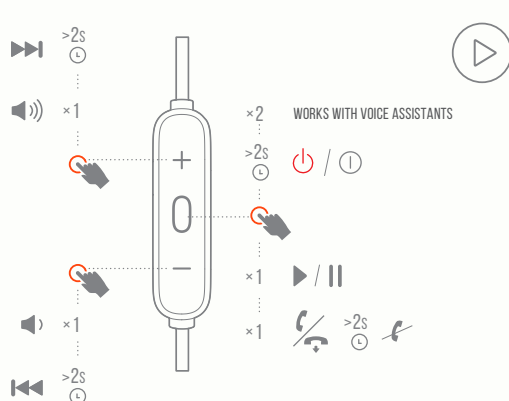

JBL

CASQUE SIMPLICITE T115BT BLK

MANUEL D'UTILISATION

Besoin d'aide ?

Rendez-vous sur votre communauté <https://sav.darty.com>

QUICK START GUIDE

TUNE115 BT

WHAT'S IN THE BOX

HOW TO WEAR

POWER ON & CONNECT

BUTTON COMMAND

MULTI-POINT CONNECTION

* (MAXIMUM 2 DEVICES)

ENTER PAIRING MODE WITH THE 2ND DEVICE

- 1 TO SWITCH MUSIC SOURCE, PAUSE THE MUSIC ON THE CURRENT DEVICE AND SELECT PLAY ON THE 2ND DEVICE.
- 2 PHONE CALL WILL ALWAYS TAKE PRIORITY.
- 3 IF ONE DEVICE GOES OUT OF BLUETOOTH RANGE OR POWERS OFF, YOU MAY NEED TO MANUALLY RECONNECT THE REMAINING DEVICE.
- 4 SELECT "FORGET THIS DEVICE" ON YOUR BLUETOOTH DEVICES TO DISCONNECT MULTI-POINT.