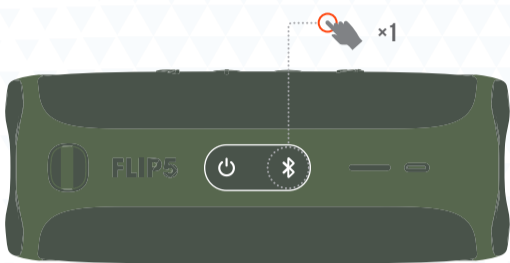

BLUETOOTH PAIRING