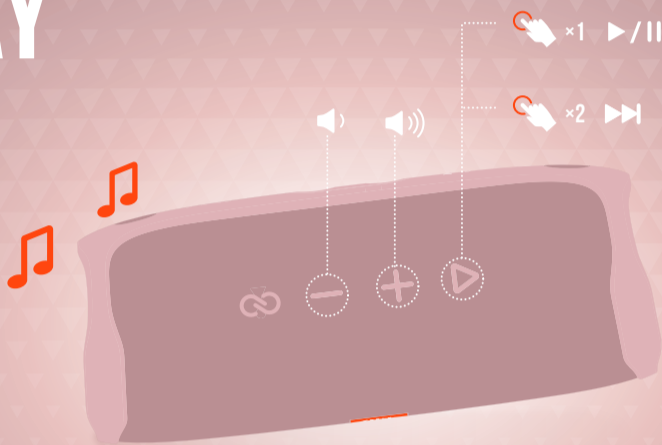

BLUETOOTH PAIRING

PLAY

PARTYBOOST

1.

2.

APP

JBL CONNECT

USE THE JBL CONNECT APP FOR SPEAKER CONFIGURATION AND SOFTWARE UPGRADE.