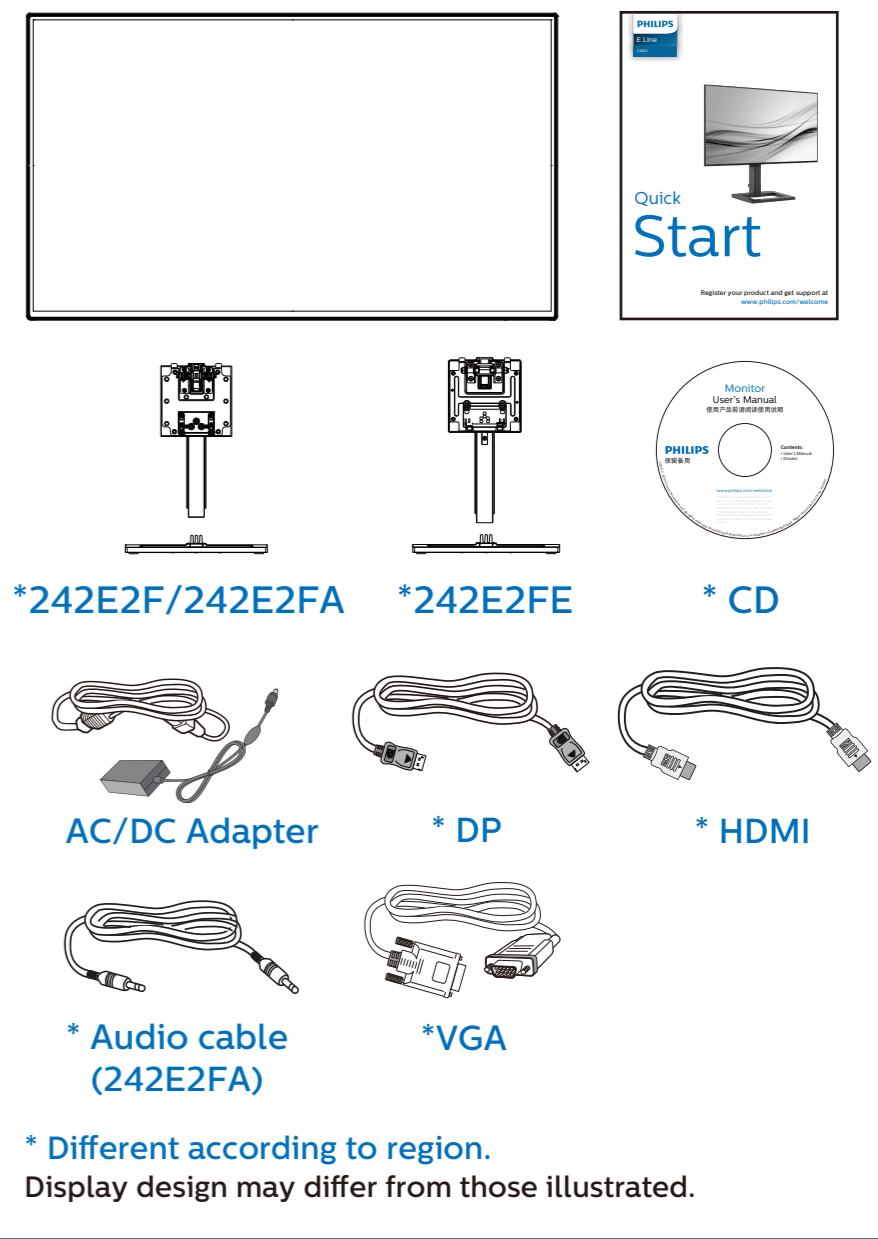

4