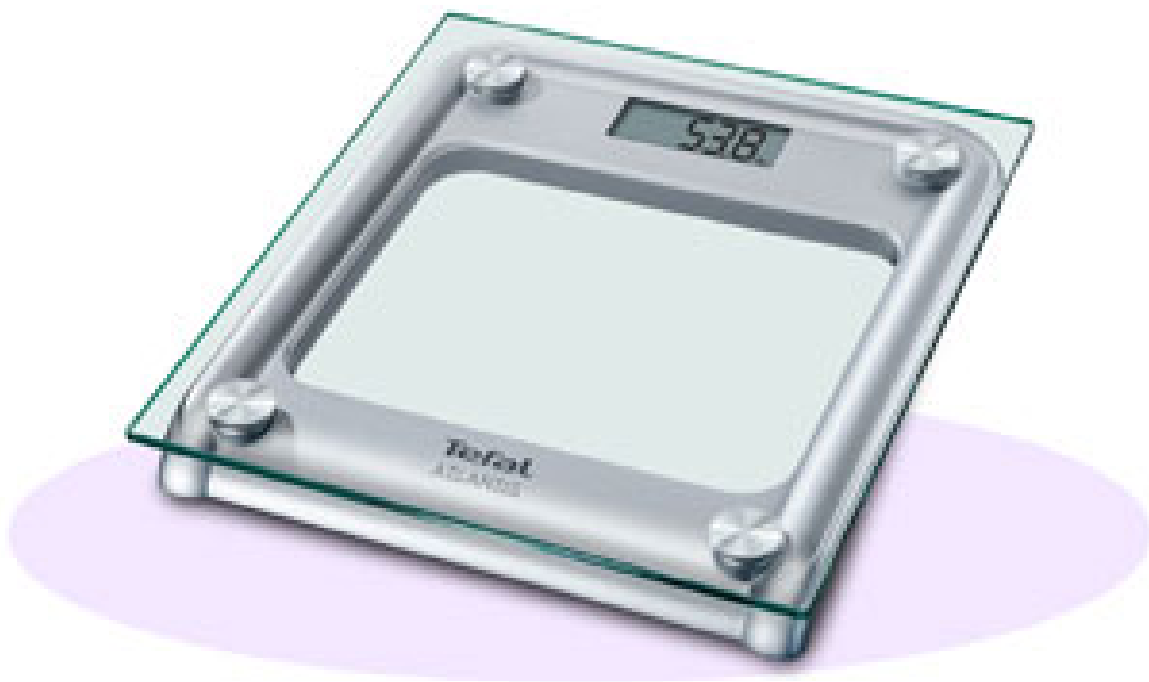

MARQUE: TEFAL

REFERENCE: PP 3020VO ATLANTIS

CODIC: 8871663